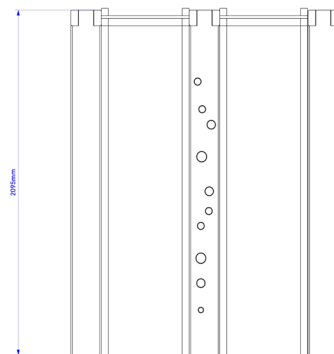

Technical Details:

- Size (L x W x H): 2000mm x 1707mm x 2095mm
- High pressure treated 'play grade' timber
- Striped Blue and Green Multiwall Polycarbonate Sides
- Striped Blue and Green Multiwall Polycarbonat Roof