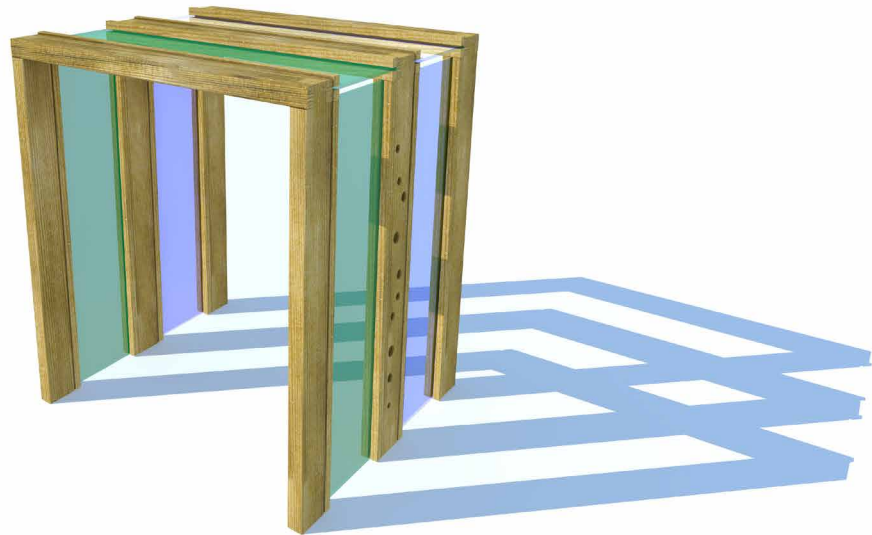

SEN:
Sensory Tunnel Blue and
Green Section

Take your children on a sensory journey with our exhilarating Sensory Tunnel Section, whilst encouraging mindfulness in the playground. Providing stimulation for all children as they travel through the Tunnel Section.

Technical Details:

- Size (L x W x H): 2000mm x 1707mm x 2095mm
- High pressure treated 'play grade' timber
- Striped Blue and Green Multiwall Polycarbonate Sides
- Striped Blue and Green Multiwall Polycarbonat Roof