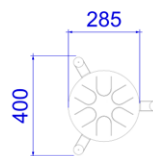

Tuned Steel Drum

6 Note Drum

8 Note Drum

Size Small Drum (Dia. x H): Ø400mm x 620mm

Size Large Drum (Dia. x H): Ø480mm x 720mm

6 Note Drum

8 Note Drum

Imaginative and Creative / Musical Play
P-IC-MUS-TSD