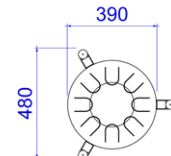

Tuned Steel Drum

6 Note Drum

8 Note Drum

Size Small Drum (Dia. x H): Ø400mm x 620mm

Size Large Drum (Dia. x H): Ø480mm x 720mm

6 Note Drum

8 Note Drum

Imaginative and Creative / Musical Play
P-IC-MUS-TSD