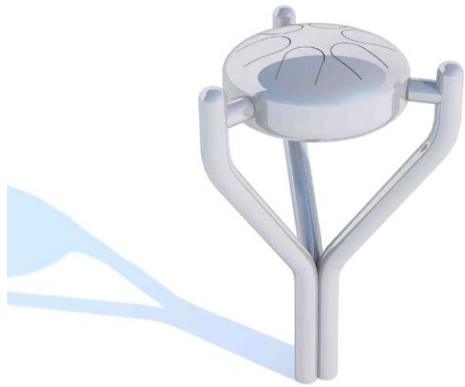

Tuned Steel Drum

6 Note Drum

8 Note Drum

Size Small Drum (Dia. x H): Ø400mm x 620mm

Size Large Drum (Dia. x H): Ø480mm x 720mm

6 Note Drum

8 Note Drum

Imaginative and Creative / Musical Play
P-IC-MUS-TSD

Tuned Steel Drum

The noises our Tuned Steel Drum make are fascinating for children and will cause them to strike this wonderfully projected steel for the entirety of playtime. Due to the numerous mellow tones it can produce, children will learn how to strike the drum effectively for louder sounds and also learn what to strike the drum with to produce different sounds. It really is perfect for musical exploration in the fresh air that will leave your children feeling happy and relaxed.