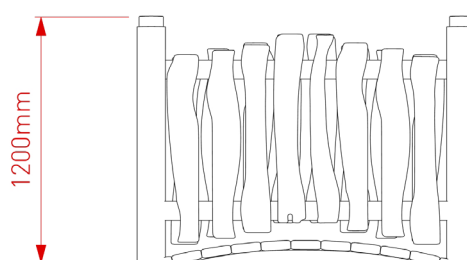

It presents children with another level in your playground since it is slightly bowed and crafted out of wavy Robinia timber, creating a rustic outdoor play resource to support creative games.

The decked ramp is slip-resistant and is inclusive for all with a 1.2m wide access!

Technical Details:

- Size (L x W x H): 1650mm x 1450mm x 1200mm (Dimensions are approx working with Robinia)
- Slow grown compact dense wood
- Natural Robinia timber
- Extremely resistant to decay

To view the full specification of this product and other features and benefits, please view this product on our website.