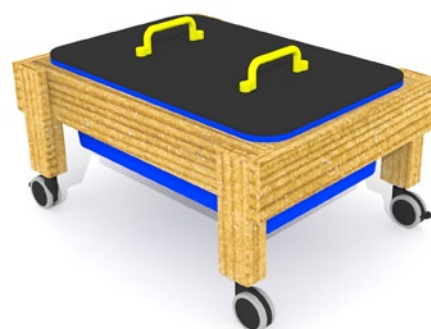

# Imaginative & Creative: Sand Table on Wheels

Introduce a Moveable Sand Table into your EYFS or Nursery setting. This sturdy Sand Table with lockable wheels allows all children to play while standing; reducing feelings of frustration and enabling children to be more inclusive and cooperative.

With the lockable wheels, the table can easily be moved to any area of the playground while ensuring it is always secure for the children to play. Young children will begin to develop their sense of touch and allow their imaginations to run wild as they begin to create their own games which will develop language and communication skills as fictional characters are brought to life through imaginative games.

Through the manipulation of sand using their hands or a variety of tools, children's fine motor skills develop further. Ideal for creative messy play when children dig for buried treasure or discover dinosaur fossils!

## Technical Details:

- Size (L x W x H): 969mm x 733mm x 550
- Height of tray is 468mm
- Glass Reinforced Plastic Tray
- Expanding Drain Socket Plug
- 'Play grade' high pressure treated timber frame
- 4 x Finger Safe Castor Wheels (2 x Locking)
- Lid with plastic handles
- Includes Play Sand