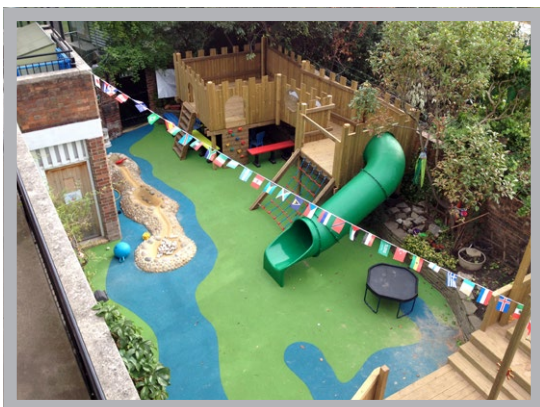

Langley Play Castle

Our Langley Play Castle is a magnificent structure that lends itself to both active and imaginative play. Children can access the castle via climbing walls and nets making play open ended and free flowing.

The spaces on top of the castle are huge and ideal for child-led games and even storytelling lessons with the children. Den-making will come to life under the castle which adds great variation to children's play but as well as dens, children can use the space underneath for solitude and quiet time.

Our Langley Play Castle is the perfect outdoor resource for crossover between active and imaginative play and really adds something unique and special to your playground.

Active Play / Play Castles
P-AP-PC-LPC