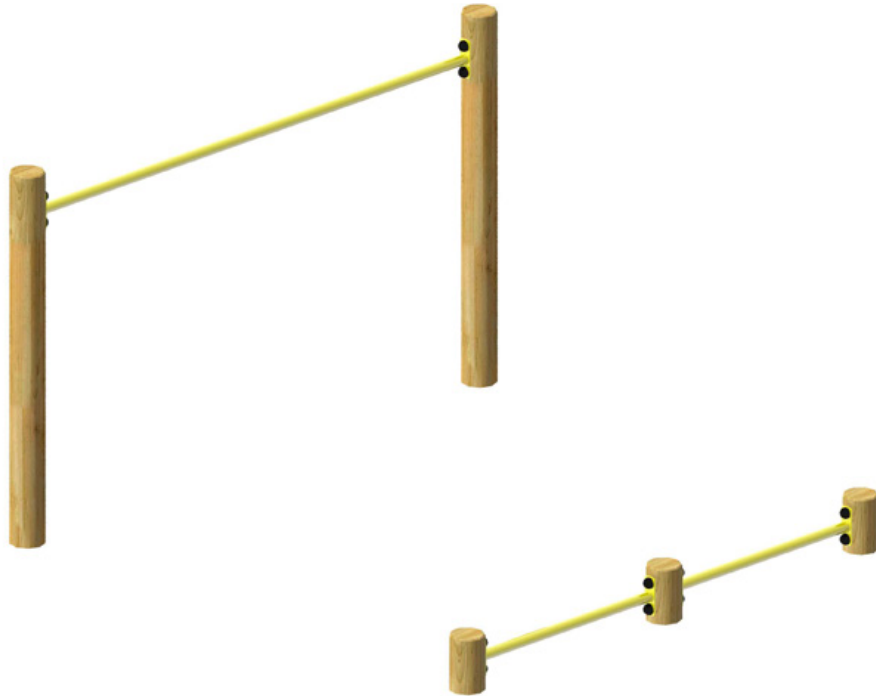

Active Play:

Push Ups and Stretching

A set of two low handrails for push ups and one high handrail for either reduced resistance push ups and or stretching. Supported off timber posts.

Technical Details:

- Size (L x W x H): 2248mm x 2125mm x 1350mm
- Critical fall height: 1.2M
- Overall size including fall space: 5250mm x 5250mm
- Minimum safety surfacing required*: 18.7M²
- High pressure treated 'play grade' timber
- Galvanised and powder coated steel components