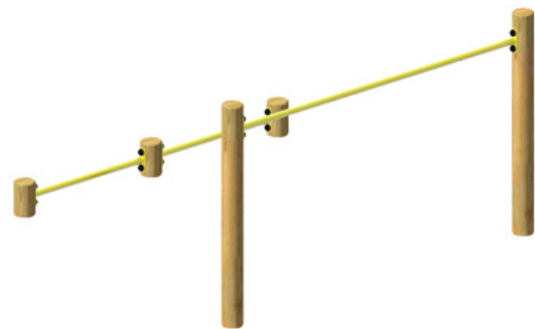

Active Play:

Push Ups and Stretching

A set of two low handrails for push ups and one high handrail for either reduced resistance push ups and or stretching. Supported off timber posts.

Technical Details:

- Size (L x W x H): 2248mm x 2125mm x 1350mm
- Critical fall height: 1.2M
- Overall size including fall space: 5250mm x 5250mm
- Minimum safety surfacing required*: 18.7M²
- High pressure treated 'play grade' timber
- Galvanised and powder coated steel components