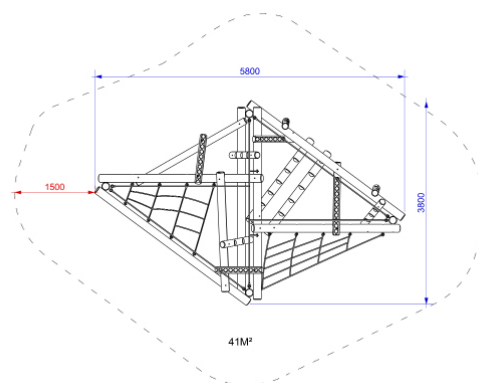

Skiddaw Glimber

Size (L x W x H): 5800mm x 3800mm x 2850mm
Critical fall height: 1.5M
Overall size including fall space: 8800mm x 6800mm
Minimum safety surfacing required*: 41M²
High pressure treated 'play grade' timber
Steel reinforced, nylon ropes

*May not be required if there is an existing impact absorbing surface (such as grass).

Active Play / Playframes
P-AP-PLA-SKC

Skiddaw Glimber

An extra large, double triangular framed log climbing frame with two integral scramble nets and rope handrails. The playframe offers your children multiple of balance and strength challenges as they traverse the logs and climb higher. Great for physical development, developing upper and lower body strength, gross motor skills and building confidence. Great for imaginative play too, through den making or as an island within a surfacing scheme.