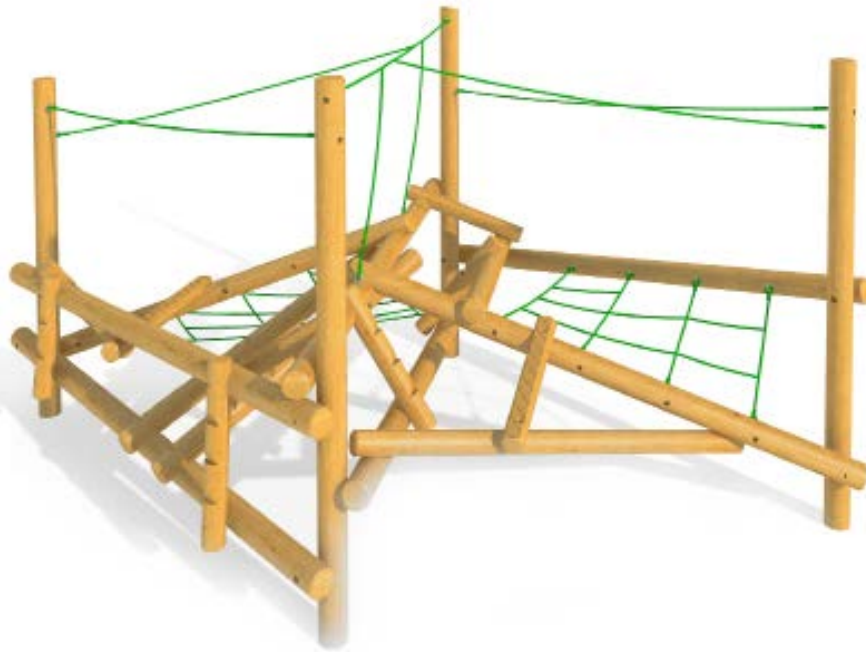

Skiddaw Glimber

Size (L x W x H): 5800mm x 3800mm x 2850mm
Critical fall height: 1.5M
Overall size including fall space: 8800mm x 6800mm
Minimum safety surfacing required*: 41M²
High pressure treated 'play grade' timber
Steel reinforced, nylon ropes

*May not be required if there is an existing impact absorbing surface (such as grass).

Active Play / Playframes
P-AP-PLA-SKC

Skiddaw Glimber

An extra large, double triangular framed log climbing frame with two integral scramble nets and rope handrails. The playframe offers your children multiple of balance and strength challenges as they traverse the logs and climb higher. Great for physical development, developing upper and lower body strength, gross motor skills and building confidence. Great for imaginative play too, through den making or as an island within a surfacing scheme.

Active Play / Playframes
P-AP-PLA-SKC