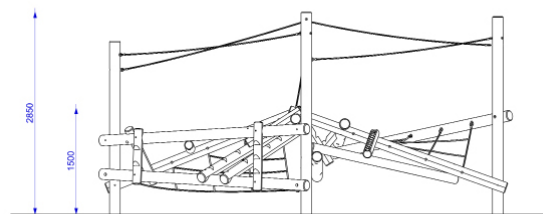

Skiddaw Glimber

Size (L x W x H): 5800mm x 3800mm x 2850mm
Critical fall height: 1.5M
Overall size including fall space: 8800mm x 6800mm
Minimum safety surfacing required*: 41M²
High pressure treated 'play grade' timber
Steel reinforced, nylon ropes

*May not be required if there is an existing impact absorbing surface (such as grass).

Active Play / Playframes
P-AP-PLA-SKC

Skiddaw Glimber

An extra large, double triangular framed log climbing frame with two integral scramble nets and rope handrails. The playframe offers your children multiple of balance and strength challenges as they traverse the logs and climb higher. Great for physical development, developing upper and lower body strength, gross motor skills and building confidence. Great for imaginative play too, through den making or as an island within a surfacing scheme.