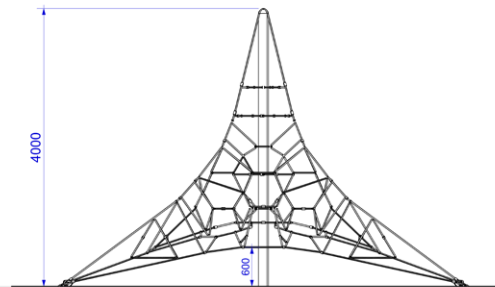

Active Play / Playframes
P-AP-PLA-AN4