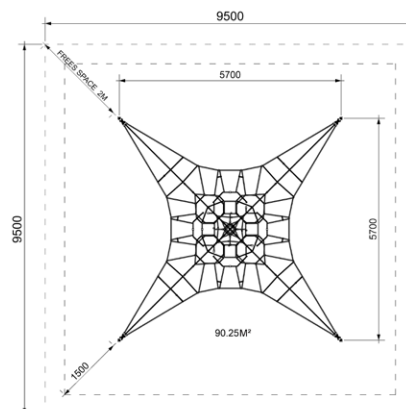

Active Play / Playframes
P-AP-PLA-AN4