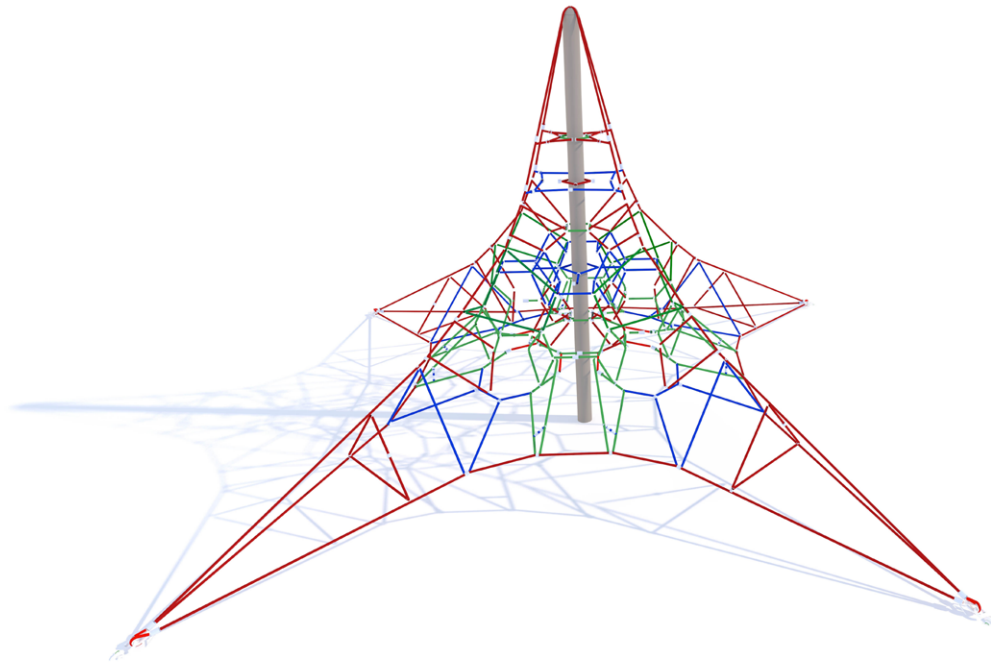

# Activity Net (4M)

Size (L x W x H): 6610mm x 6610mm x 4230mm  
Critical fall height: 0.62M  
Overall size including fall space: 9610mm x 9610mm  
Minimum safety surfacing required\*: 90.25M<sup>2</sup>  
Ropes: Ø18mm 6 strand wire with braided nylon sheath  
Mast: 5" diameter stainless steel pipe with 3.5mm wall

\*May not be required if there is an existing impact absorbing surface (such as grass).

**Active Play / Playframes**  
P-AP-PLA-AN4

# Activity Net (4M)

Our 4M Activity net is an impressive playground structure! The activity net provides various physical challenges including climbing, agility and balance. It also develops upper and lower body strength. The challenging nature of the structure also provides opportunities for self learning. The bravest and most capable children will benefit from improved self esteem by conquering the summit!

**Active Play / Playframes**  
P-AP-PLA-AN4